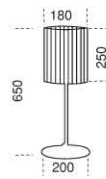

TABLE LAMPS // 01

WEIGHT	2775 Gr
GLASS COLOR	white yellow pink cobalt green turquoise
COLORS	white black grey
BASE	GU5.3
LAMP TYPE	halogen 50W 230V *Transformer included

CODE F6011

WEIGHT	1615 Gr
ABAJUR COLOR	white creme
COLORS	white black grey metallic grey chrome brass
BASE	E27
LAMP TYPE	Soft 60W 230V

CODE F6016

TABLE LAMPS // 03

WEIGHT 1690 Gr

ABAJUR COLOR white, creme

COLORS white, black, grey, metallic grey, chrome, brass

BASE E27

LAMP TYPE Soft 60W 230V

CODE F6018

IP 20

WEIGHT 1684 Gr

ABAJUR COLOR white, creme

COLORS white, black, grey, metallic grey, chrome, brass

BASE E27

LAMP TYPE Soft 60W 230V

CODE F6019

IP 20

IP 20

WEIGHT 1730 Gr

ABAJUR COLOR white, creme

COLORS white, black, grey, metallic grey, chrome, brass

BASE E27

LAMP TYPE Soft 60W 230V

CODE F6023

IP 20