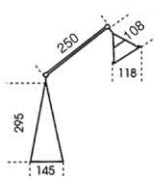

TABLE LAMPS // 01

WEIGHT	2775 Gr
GLASS COLOR	white yellow pink cobalt green turquoise
COLORS	white black grey
BASE	GU5.3
LAMP TYPE	halogen 50W 230V *Transformer included

CODE F6011

WEIGHT	1615 Gr
ABAJUR COLOR	white creme
COLORS	white black grey metallic grey chrome brass
BASE	E27
LAMP TYPE	Soft 60W 230V

CODE F6016

TABLE LAMPS // 03

WEIGHT 1690 Gr

ABAJUR COLOR white, creme

COLORS white, black, grey, metallic grey, chrome, brass

BASE E27

LAMP TYPE Soft 60W 230V

CODE F6018

IP 20

WEIGHT 1684 Gr

ABAJUR COLOR white, creme

COLORS white, black, grey, metallic grey, chrome, brass

BASE E27

LAMP TYPE Soft 60W 230V

CODE F6019

IP 20