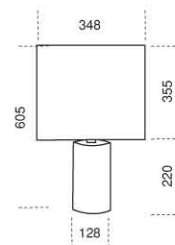

TABLE LAMPS // 07

WEIGHT	2170 Gr
ABAJUR COLOR	white creme
COLORS	white black grey metallic grey
BASE	E27
LAMP TYPE	Soft 60W 230V

CODE F6025

IP 20

WEIGHT	2514 Gr
ABAJUR COLOR	white creme
COLOR	white black grey metallic grey
BASE	E27
LAMP TYPE	Soft 60W 230V

CODE F6026

IP 20