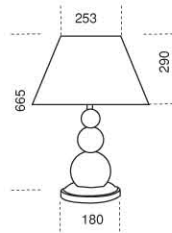

WEIGHT	2514 Gr
ABAJUR COLOR	white creme
COLOR	white black grey metallic grey
BASE	E27
LAMP TYPE	Soft 60W 230V

CODE F6026

IP 20