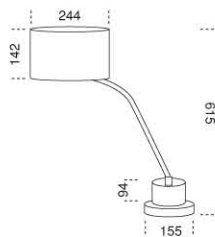

IP 20  

TABLE LAMPS // 06

WEIGHT 3535 Gr

ABAJUR COLOR white, creme

COLORS white, black, grey, metallic grey, chrome, brass

BASE E27

LAMP TYPE Soft 2x60W 230V

CODE F6022

IP 20

WEIGHT 1730 Gr

ABAJUR COLOR white, creme

COLORS white, black, grey, metallic grey, chrome, brass

BASE E27

LAMP TYPE Soft 60W 230V

CODE F6023

IP 20