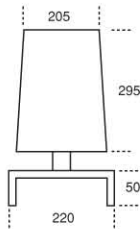

CODE	LAMP TYPE		BASE	COLORS	ABAJURCOLOR	WEIGHT
F6021	Soft 60W 230V		E27	○ white ○ black ○ grey ○ metallic grey	○ white ○ creme	985 Gr

IP 20